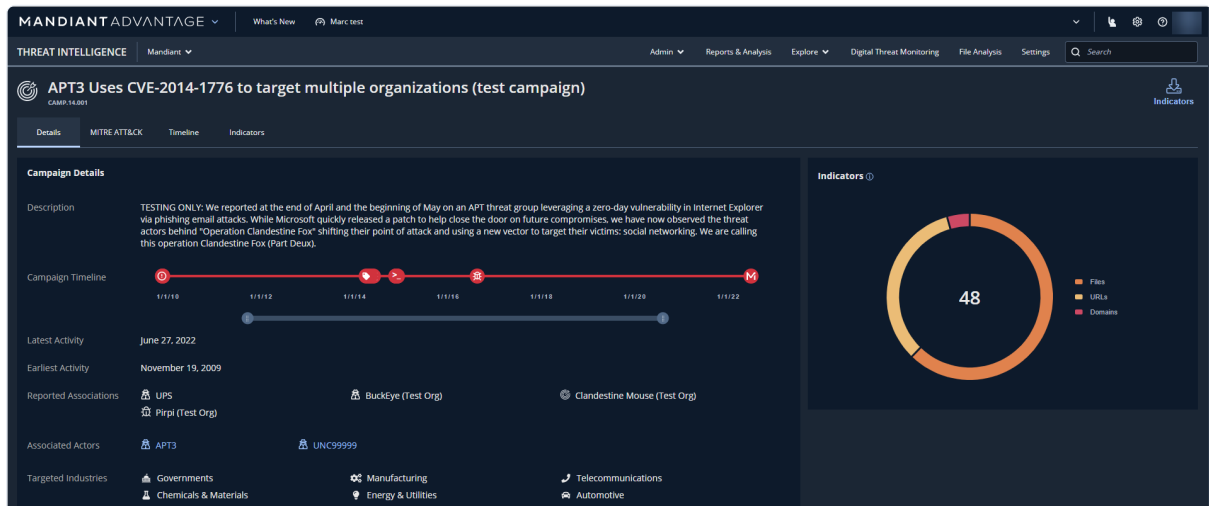

INDICATORS

Indicators allow security teams to focus on threats based on actionable intelligence from Mandiant. They are associated with specific individual and global campaigns, and related data is available at various locations in Mandiant Advantage Threat Intelligence (MATI).

To Access Indicators Associated With a Campaign

1. Go to **Explore > Campaigns**.
2. (Optional) Use the search bar or filters, as needed, to narrow down the list of campaigns.
3. Click the campaign headline to open the campaign details. If there are indicators, a graph and an Indicators tab appear.